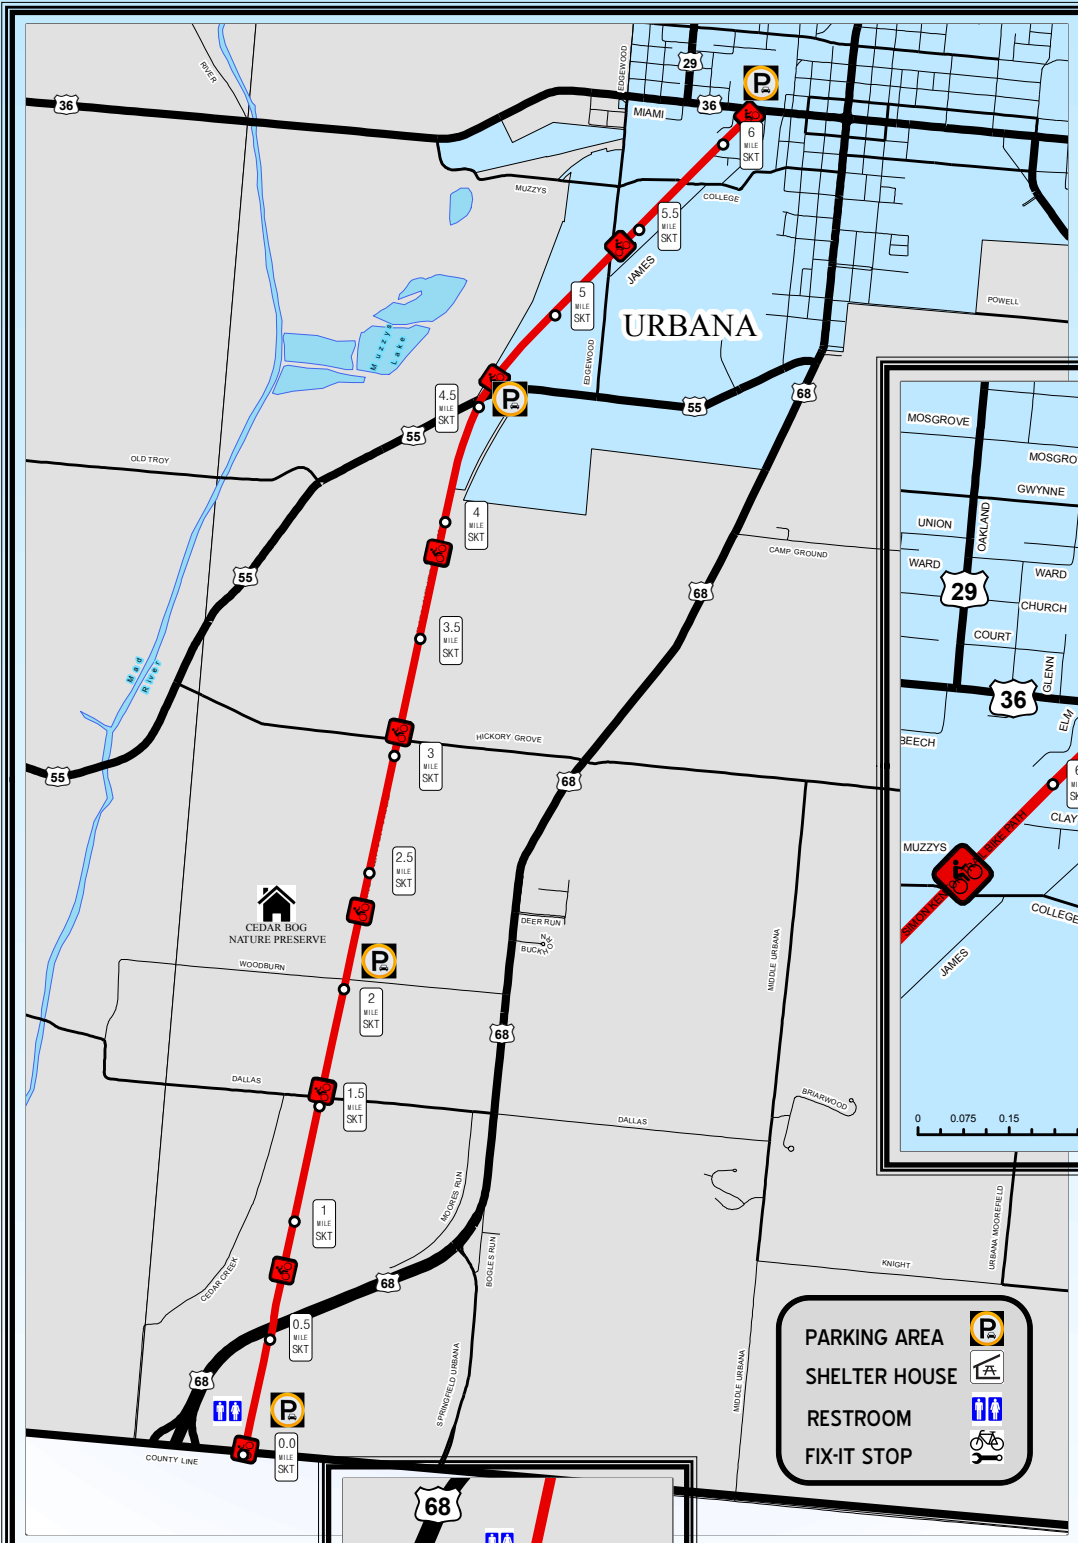

# SIMON KENTON PATH

## Simon Kenton Pathfinders

The Simon Kenton Pathfinders is a charitable, non-profit (501 (c) 3) community organization formed in Summer of 1997 for the purposes of developing a multi-use trail in Champaign County of Ohio. The trail provides long term economic benefits, protects natural resources, provides a safe alternate transportation route, enhances the wellness and quality of life for Champaign County residents.

PARKING AREA	
SHELTER HOUSE	
RESTROOM	
FIX-IT STOP	

Stephen McCall P.E., P.S. Champaign County Engineer  
 Coordinate System: NAD 1983 StatePlane Ohio South  
 Projection: Lambert Conformal Conic  
 Datum: North American 1983  
 False Easting: 1,968,500.0000  
 False Northing: 0.0000  
 Central Meridian: -82.5000  
 Standard Parallel 1: 38.7333  
 Standard Parallel 2: 40.0333  
 Latitude Of Origin: 38.0000  
 Units: Foot US  
 FIPS 3402 Feet  
 2/26/2015  
 Author: James Landenburg